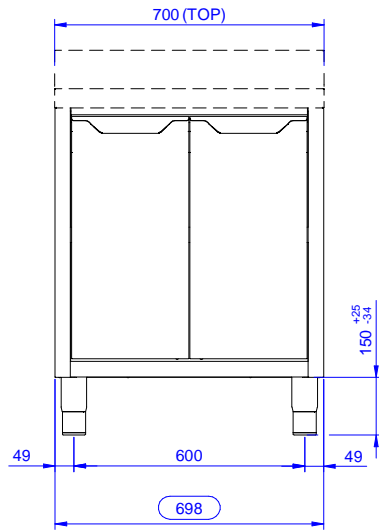

Front

Top

Key Information:

Cabinet width:	
133183 (RSAU7002HD)	645 mm
Cabinet depth:	645 mm
Cabinet height:	650 mm
External dimensions, Width:	700 mm
External dimensions, Depth:	700 mm
External dimensions, Height:	883 mm
Number and type of doors:	2 Hinged
Net weight:	27 kg

Standard Preparation
Cupboard Base for Sink Top (2 hinged door) - no top, 700mm

The company reserves the right to make modifications to the products without prior notice. All information correct at time of printing.