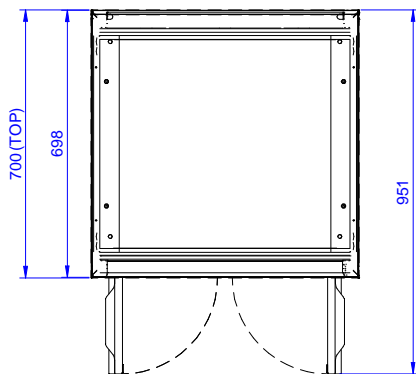

133183 (RSAU7002HD)

Cupboard Base for Sink Top  
(2 hinged door) - no Top,  
700mm

**Short Form Specification**

Item No. \_\_\_\_\_

Made entirely from stainless steel. Inner welded frame in stainless steel.  
No top unit for integrated solutions without back panel for sink piping  
connection. Base panel in 304 AISI stainless steel and height-adjustable  
intermediate shelf. Sound-deadened hinged door. Mounted on feet,  
adjustable in height.

**Main Features**

- Handles in stainless steel for better hygiene and reliability.
- Sturdiness, stability and reliability of table accurately tested.

**Construction**

- Unit without backpanel for easy installation.
- Reinforced side and base panel in 304 AISI stainless steel.
- 304 AISI stainless steel feet, 200 mm high and 54 mm in diameter, adjustable by -50/+30 mm.
- Inner welded frame in stainless steel to guarantee superior strength and stability.
- Easy access to the cupboard interior on all lengths guaranteed by the use of only 2 doors.
- Sturdy sound-deadened hinged doors on tracks located flush to the front of the frame.
- Hinged door with sound deadening internal panels, fitted with 304 AISI stainless steel hinges on the inner sides.
- Without top for integrated solutions.

### Key Information:

|                                     |          |
|-------------------------------------|----------|
| <b>Cabinet width:</b>               |          |
| 133183 (RSAU7002HD)                 | 645 mm   |
| <b>Cabinet depth:</b>               | 645 mm   |
| <b>Cabinet height:</b>              | 650 mm   |
| <b>External dimensions, Width:</b>  | 700 mm   |
| <b>External dimensions, Depth:</b>  | 700 mm   |
| <b>External dimensions, Height:</b> | 883 mm   |
| <b>Number and type of doors:</b>    | 2 Hinged |
| <b>Net weight:</b>                  | 27 kg    |