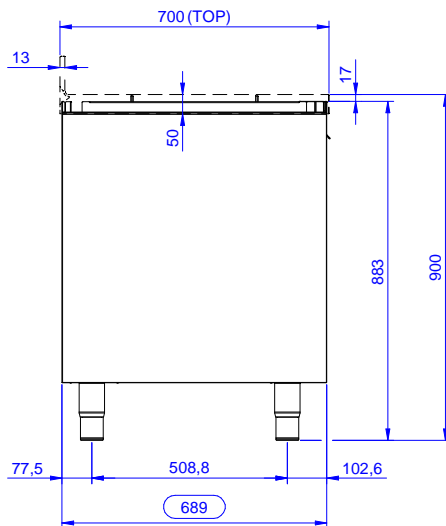

Front

Side

Top

Key Information:

Cabinet width:	
133183 (RSAU7002HD)	645 mm
Cabinet depth:	645 mm
Cabinet height:	650 mm
External dimensions, Width:	700 mm
External dimensions, Depth:	700 mm
External dimensions, Height:	883 mm
Number and type of doors:	2 Hinged
Net weight:	27 kg

Standard Preparation
Cupboard Base for Sink Top (2 hinged door) - no top, 700mm

The company reserves the right to make modifications to the products without prior notice. All information correct at time of printing.